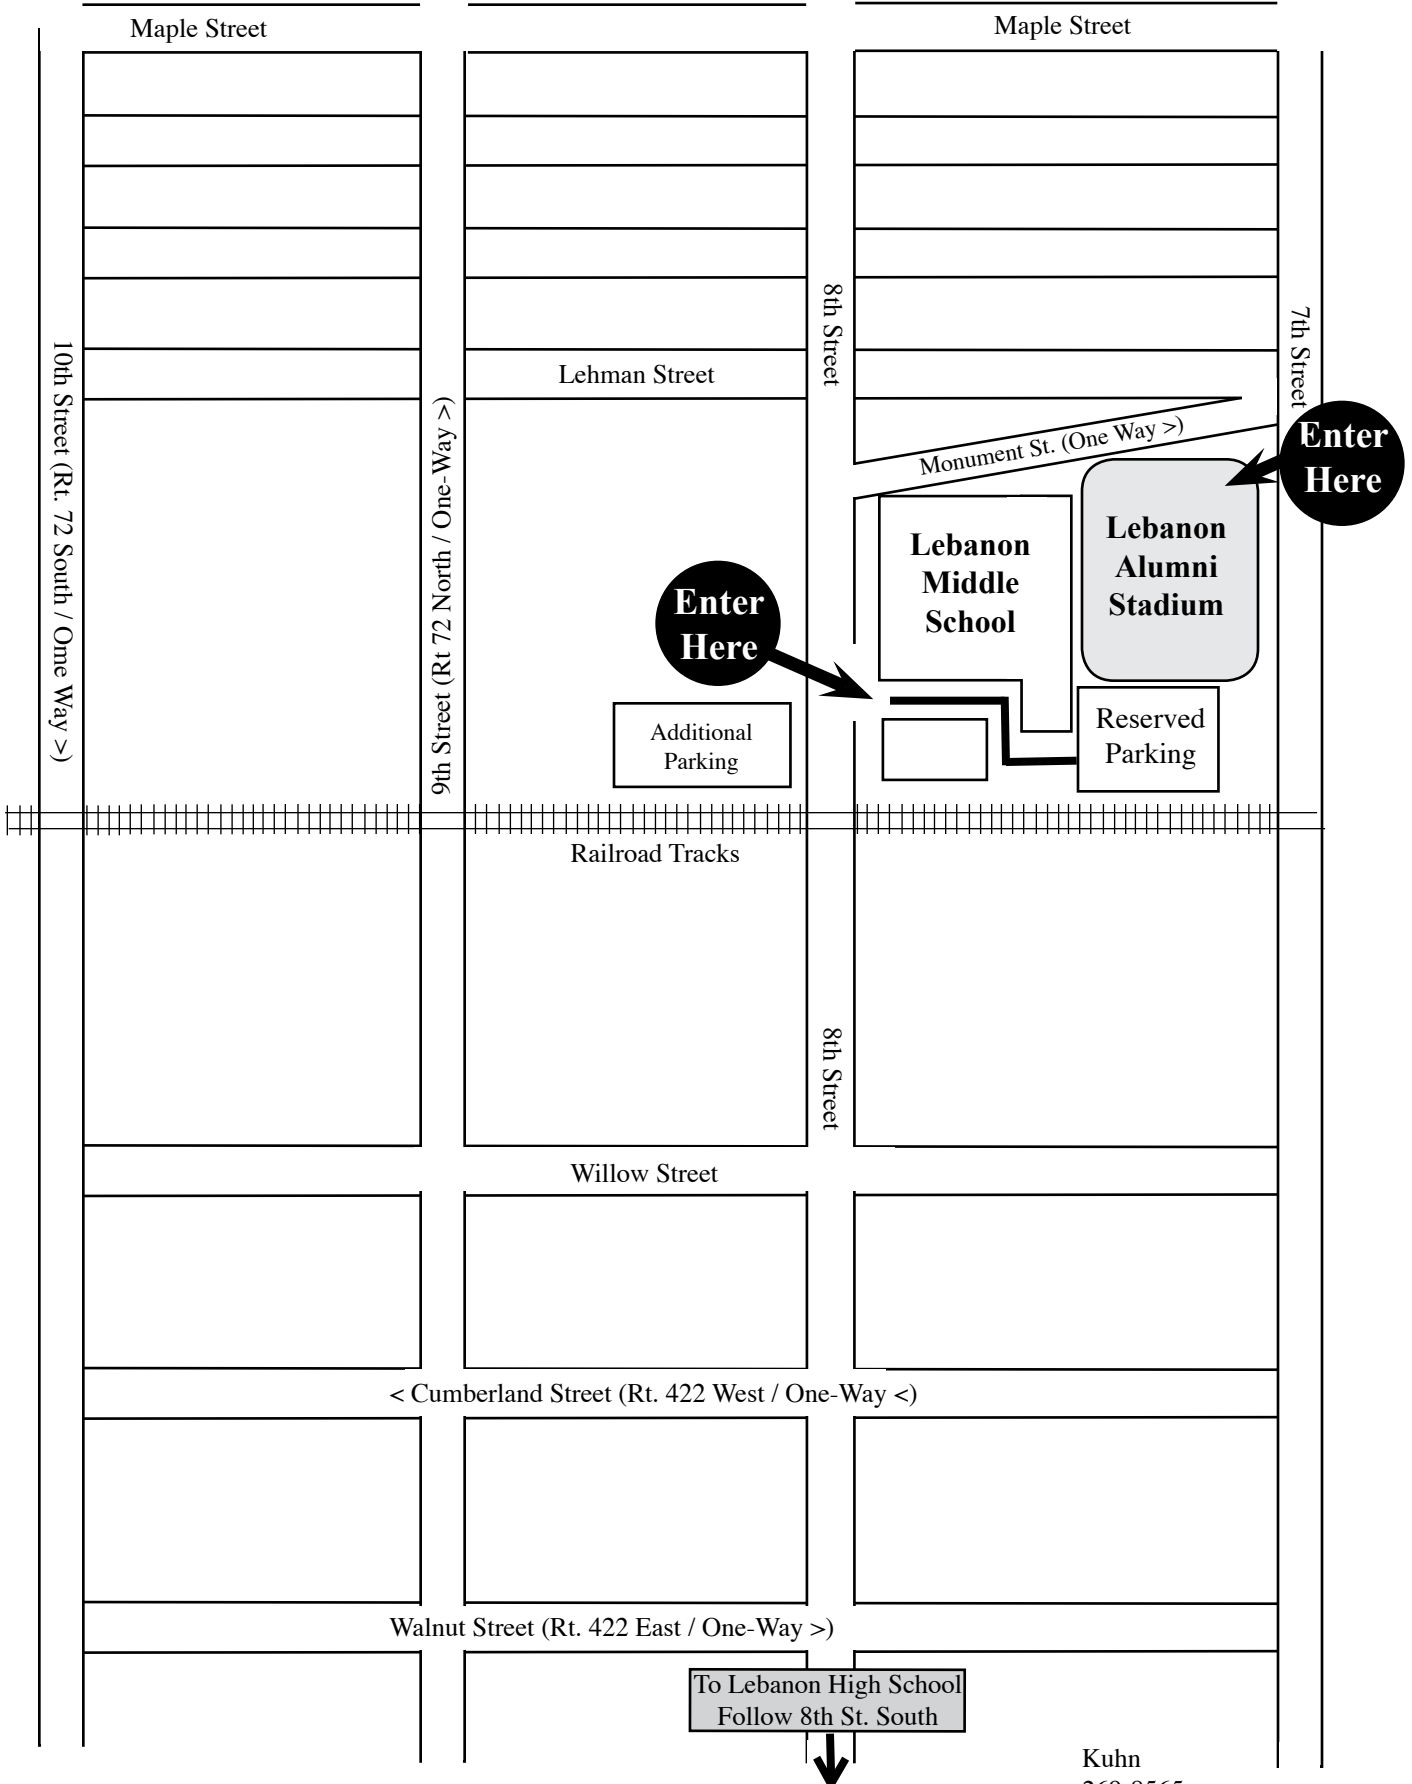

2008 Pee Wee Jamboree
6:00 PM Saturday, Oct. 11 Mike

Lebanon Alumni Stadium
(Located behind Lebanon Middle School)

Kuhn
269-8565